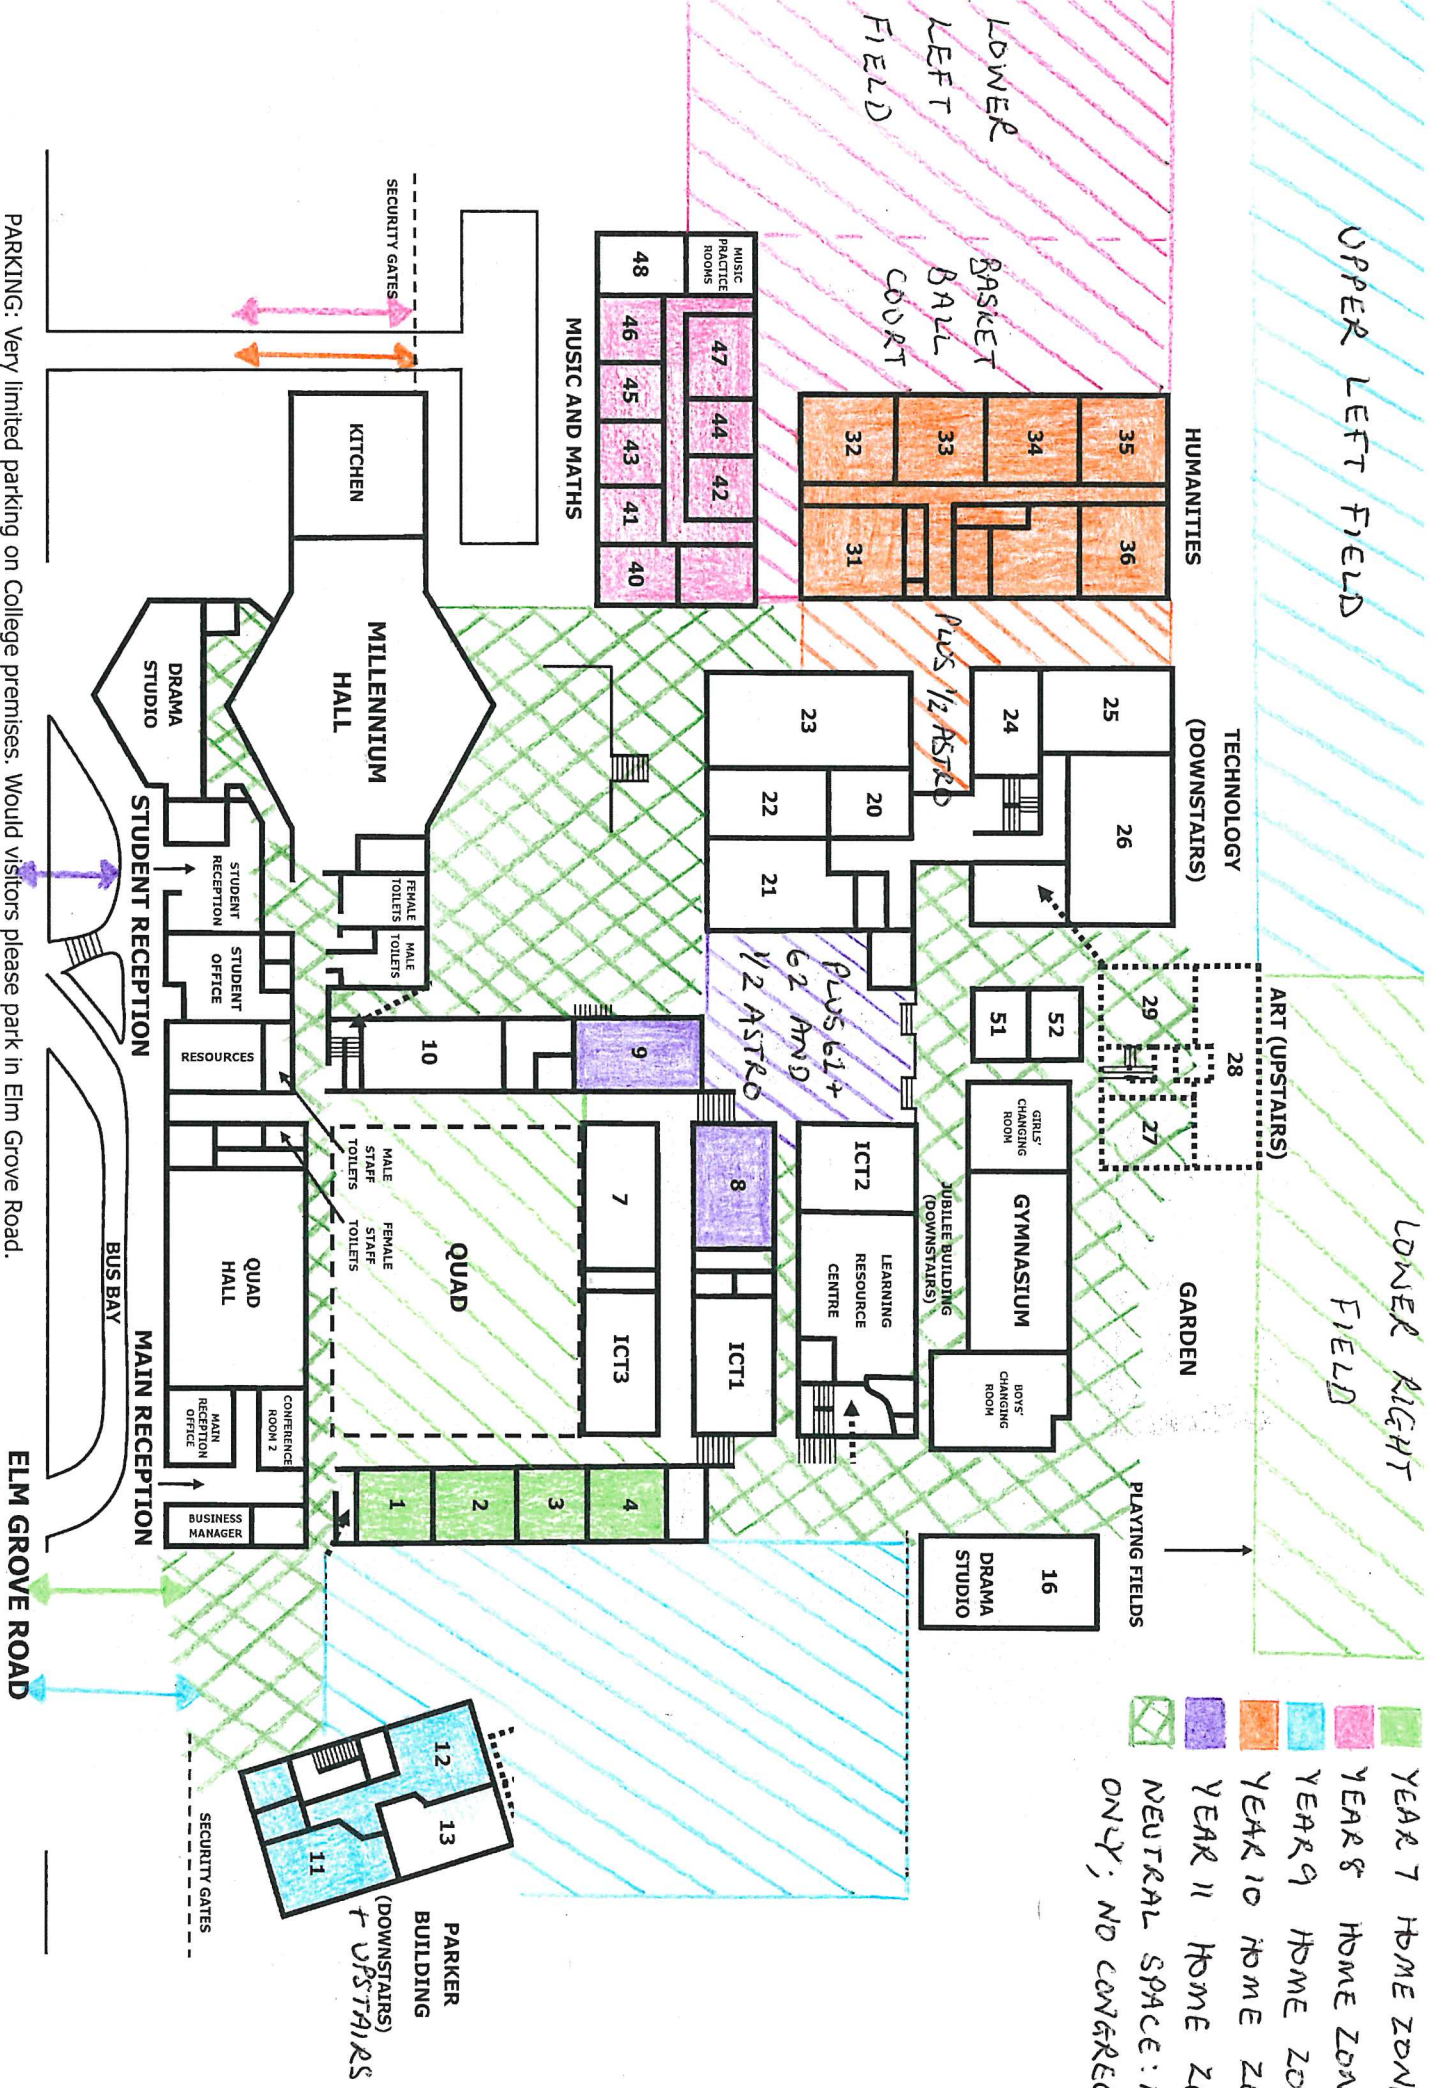

- YEAR 7 HOME ZONE
- YEAR 8 HOME ZONE
- YEAR 9 HOME ZONE
- YEAR 10 HOME ZONE
- YEAR 11 HOME ZONE
- NEUTRAL SPACE: PASSING ONLY, NO CONGREGATING

PARKING: Very limited parking on College premises. Would visitors please park in Elm Grove Road.

ELM GROVE ROAD